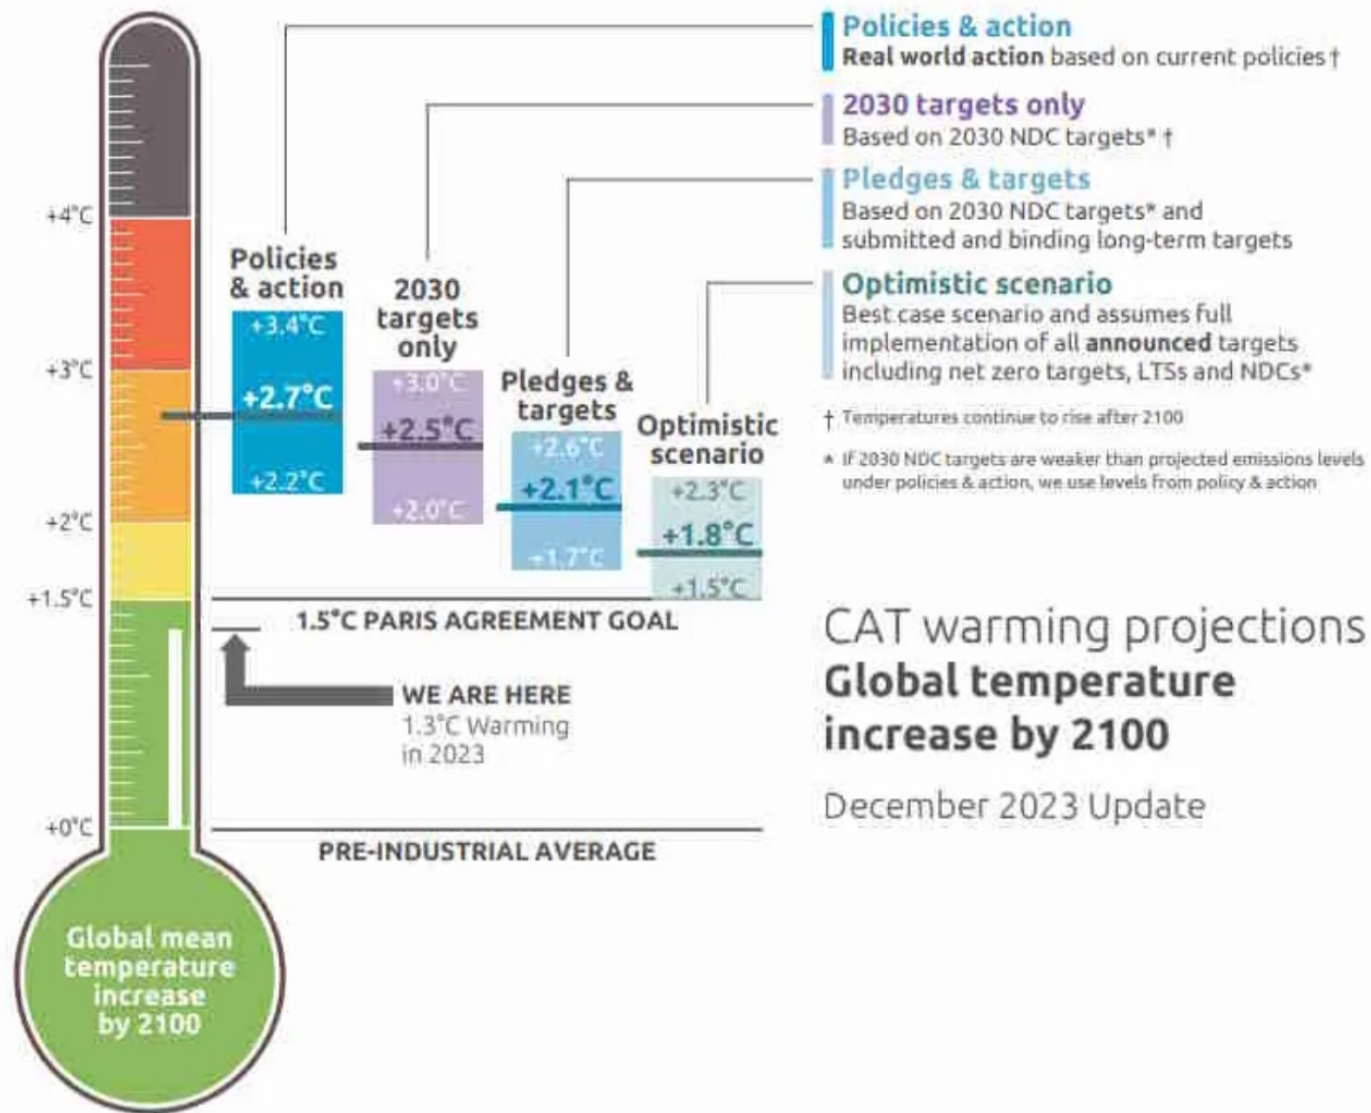

Causes / Sources

- Burning fossil fuels
- Coal
 - Oil
 - Gas
 - Wood
- Chemical Processes
- Cement, Steel
 - Fertilizer
 - Decomposition
 - Other chemicals
- Methane
- Leaks
 - Cows

Substitutes (CleanTech)

- Sources
- Sun, Wind + Batteries
 - Hydro, Geothermal
 - Nuclear
 - Biomass
 - “Green” Hydrogen
- New Industrial Processes
- Carbonless Cement, Steel
 - Induction heat
- GHG Sinks
- Natural (oceans, land)
 - Afforestation
 - Carbon capture & Seques.

Barriers / Drivers

- Reducing “Green Premium”
- Invention, innovation
 - Learning curve
 - Economies of scale
 - Public cleantech subsidies
 - Tax cleantech incentives
 - Carbon pricing)
 - R&D – basic science
- Vested Interests
- Regulatory capture
 - Disinformation campaigns
- Other Policies
- Building codes
 - Owner vs. tenants

Solar power soars as panel prices plunge

Electric vehicles' share of global car sales

Source: IEA (past), RMI forecasts

US VC Deal Activity in Nuclear Technology

*As of 11/16/2022

CAT warming projections Global temperature increase by 2100